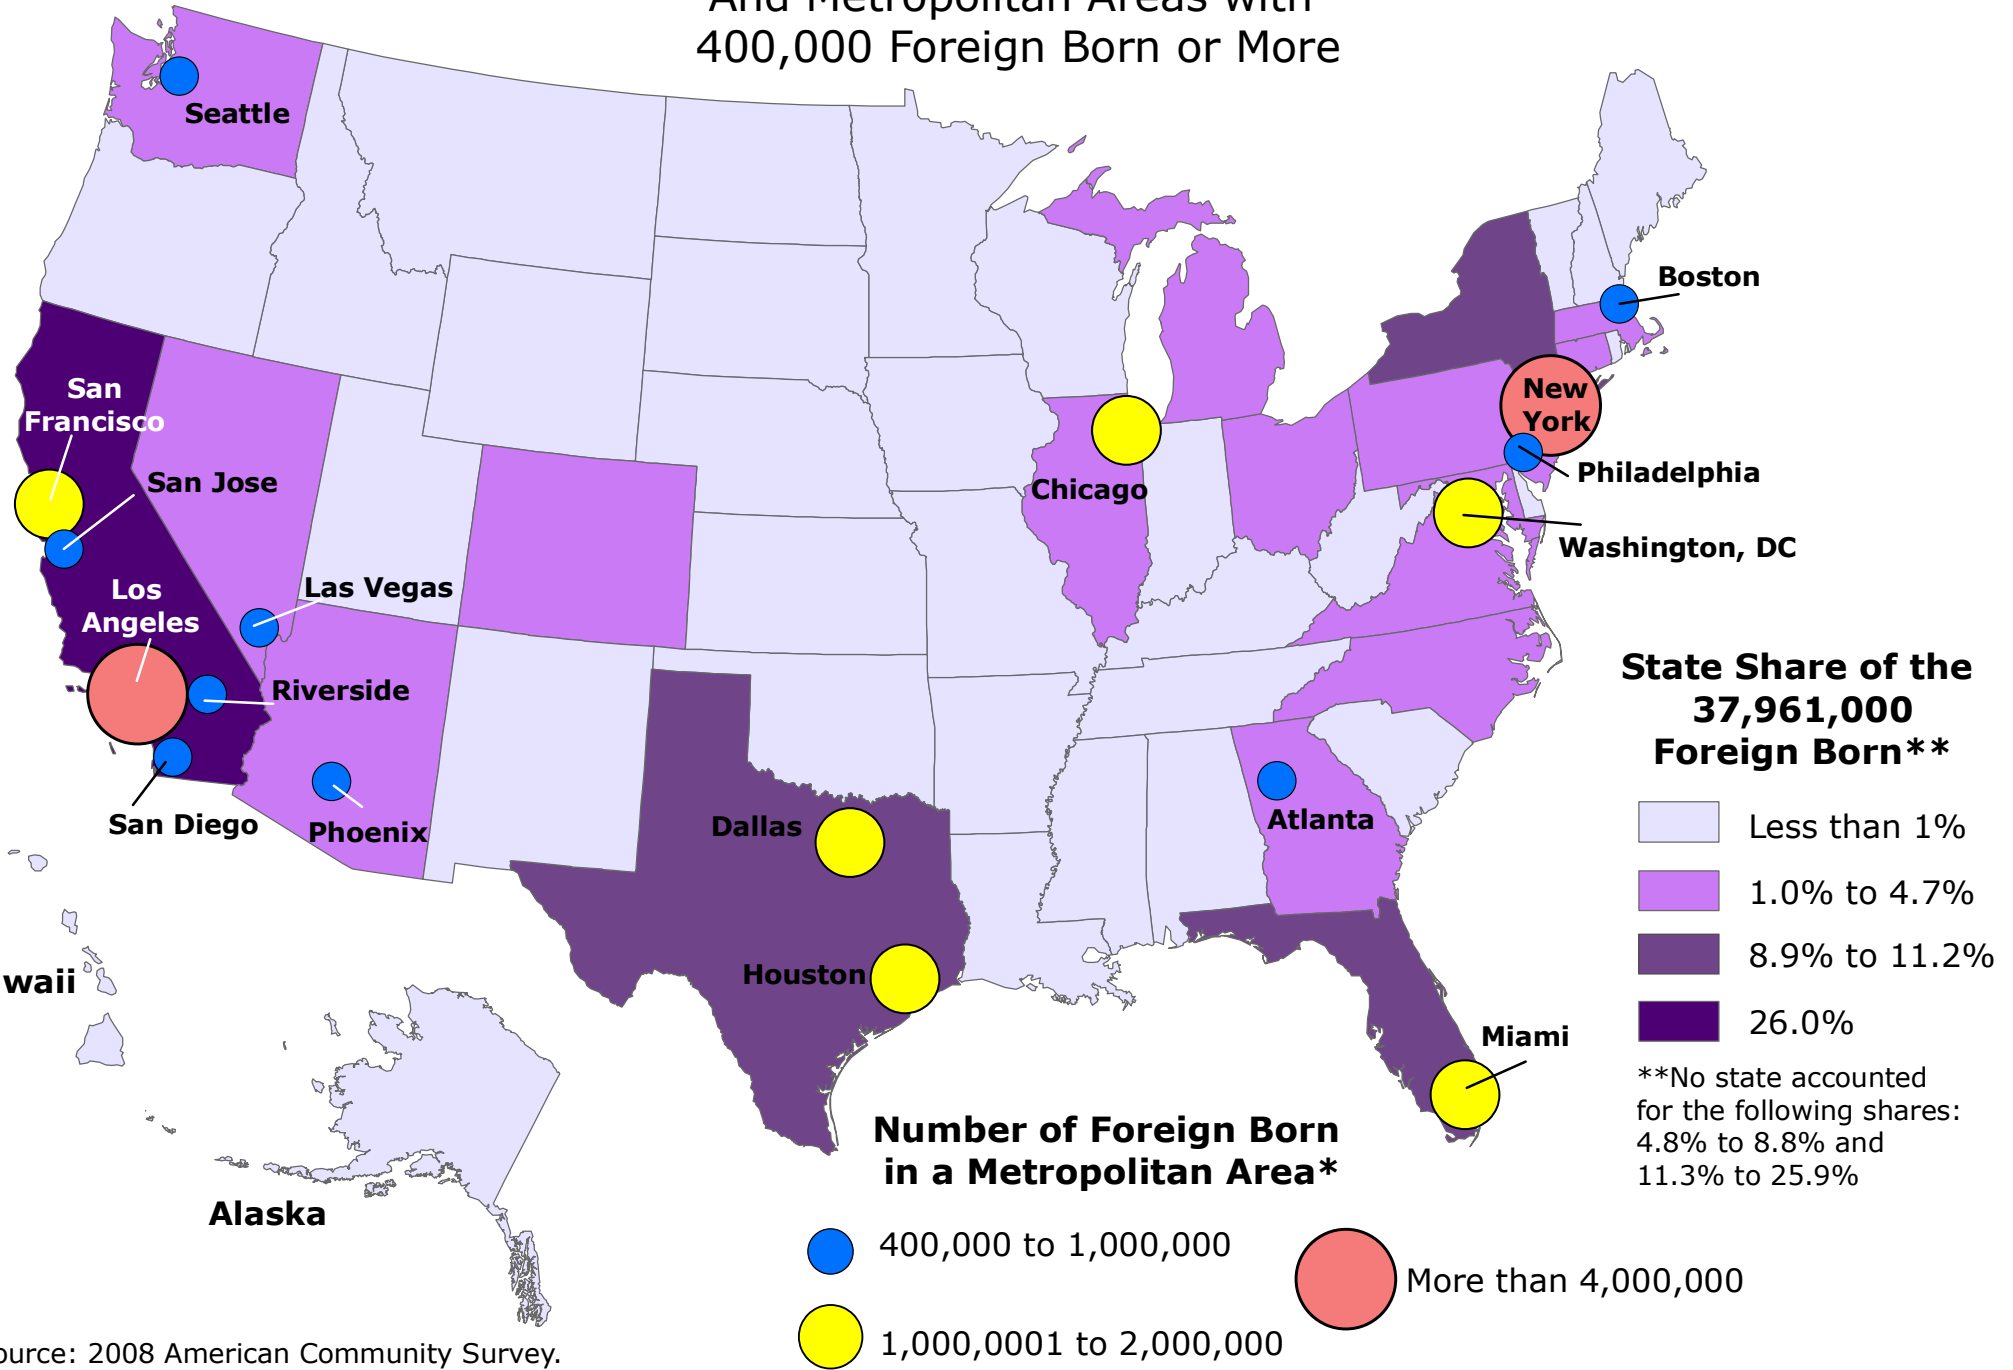

State Proportion of the Foreign-Born Population in the United States

And Metropolitan Areas with 400,000 Foreign Born or More

Source: 2008 American Community Survey.
© 2009 Migration Policy Institute.