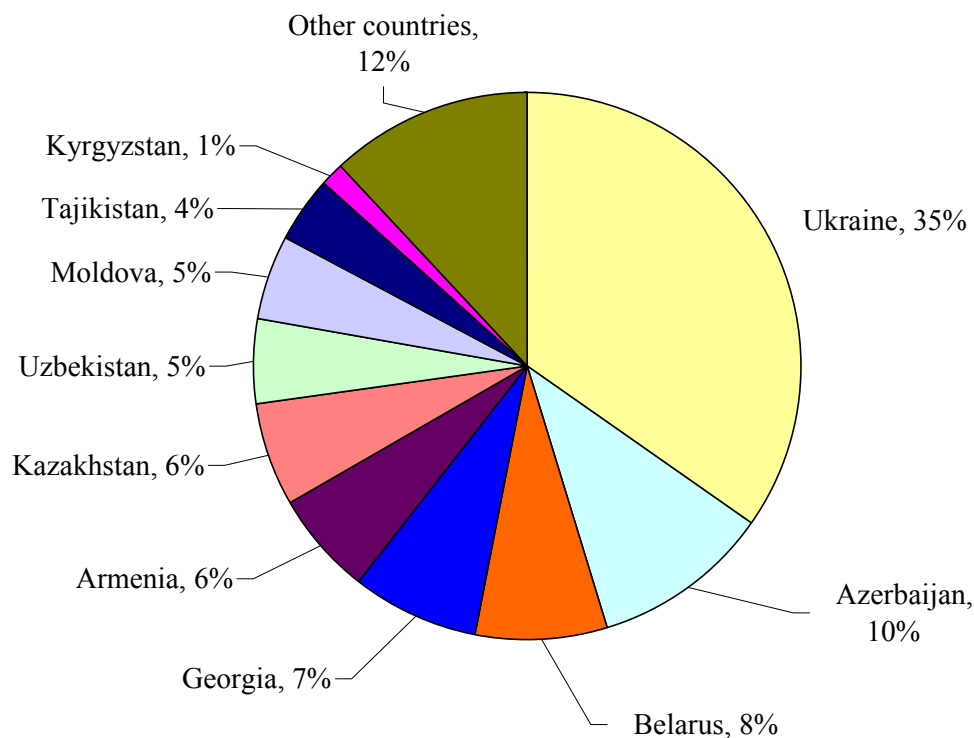

Metropolitan Moscow Area Russian Federation

Country and Metropolitan Stats in Brief (2002)*:

Total population of Russia	145,166,731
Total foreign-born population of Russia	11,976,822
Foreign born as a percentage of the total population	8.3%
Total population of metropolitan Moscow	10,382,754
Total foreign-born population of metropolitan Moscow	1,128,035
Foreign born as a percentage of the population of metropolitan Moscow	10.9%

Source: Federal State Statistics Service, [Census 2002](#). The data were provided by Dr. Olga Chudinovskikh from Moscow State University.

Notes: *The total counts of the foreign-born populations of the Russian Federation and Moscow do not include individuals who did not state their countries of birth. In Russia's 2002 census, 1,581,189 people did not report their country of birth; of those, 458,033 lived in Moscow.

Top Ten Countries of Origin of the Foreign-Born Population Living in Metropolitan Moscow in 2002

GW Center for the Study of Globalization

Get more data on the countries of origin of the foreign born in living in the Metropolitan [Moscow](#) Area.

Find out about the foreign born living in [other metropolitan areas](#) around the world (*Hint*: first select the country from the menu on the right and then select the metro area of interest).

MPI Data Hub