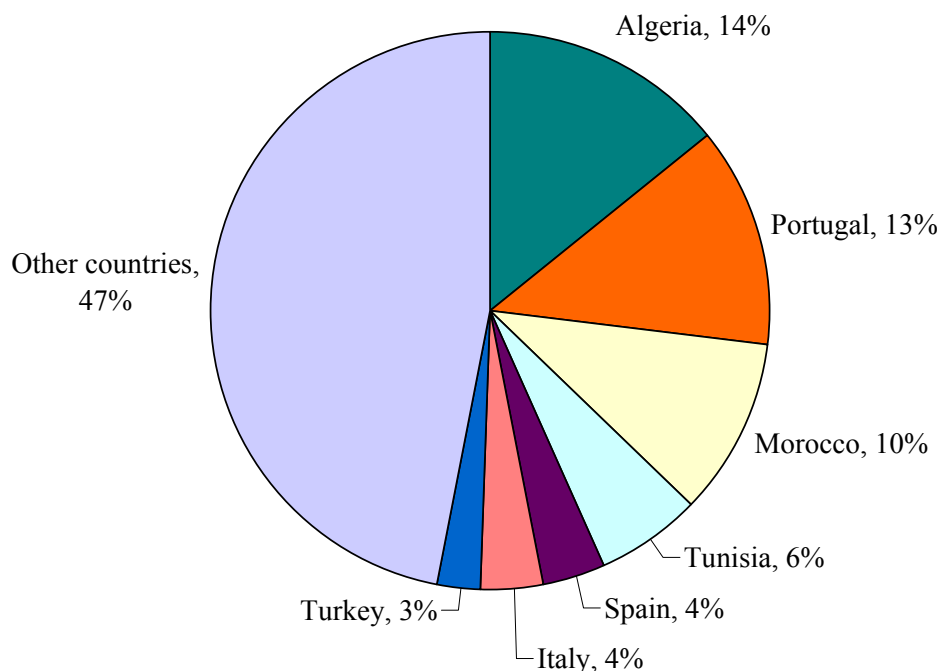

Metropolitan Paris Area France

Country and Metropolitan Stats in Brief:

Total population of France (2000)	59,278,000
Total foreign-born population of France (2000)	6,277,189
Foreign born as a percentage of the total population (2000)	10.6%
Total population of metropolitan Paris (1999)	6,161,887
Total foreign-born population of metropolitan Paris (1999)	1,081,611
Foreign born as a percentage of the population of metropolitan Paris (1999)	17.6%

Source: Data on France are mid-year estimates of the total and international migrant populations reported by the UN Population Division (2006), *Trends in Total Migrant Stock: The 2005 Revision*. Data on Paris are from National de la Statistique et des Etudes Economiques, Census 1999 (available at the [GUM](#) website).

Top Seven Countries of Origin of the Foreign-Born Population Living in Metropolitan Paris in 1999

GW Center for the Study of Globalization

Get more data on the countries of origin of the foreign born in living in the Metropolitan [Paris](#) Area.

Find out about the foreign born living in [other metropolitan areas](#) around the world (*Hint*: first select the country from the menu on the right and then select the metro area of interest).

MPI Data Hub